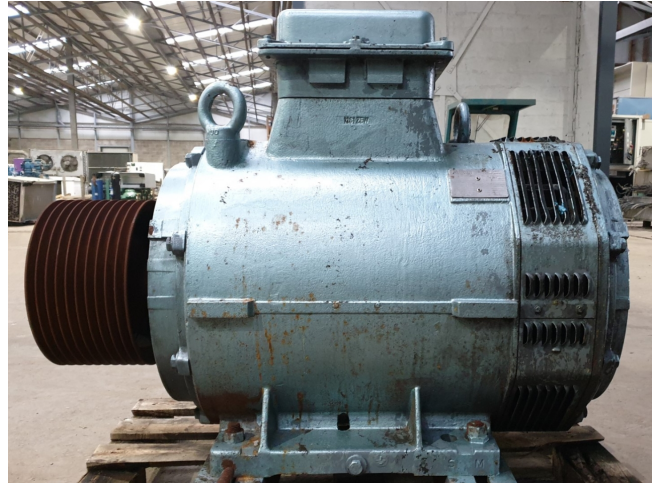

AEG KN7315M-BB01F-152

Specifications

Brand	AEG
Type	KN7315M-BB01F-152
kW	200
RPM	1480
Size & Weight	1160x1250x960 mm (LxWxH)
50 Hz / 60 Hz	50 Hz / 60 Hz
Stock	1

Description

Used AEG KN7315M-BB01F-152

Used AEG / Schorch KN7315M-BB01F-152 electric motor with the following specifications: 50 Hz - 200 kW - 1480 RPM & 60 Hz - 230 kW - 1480 RPM.